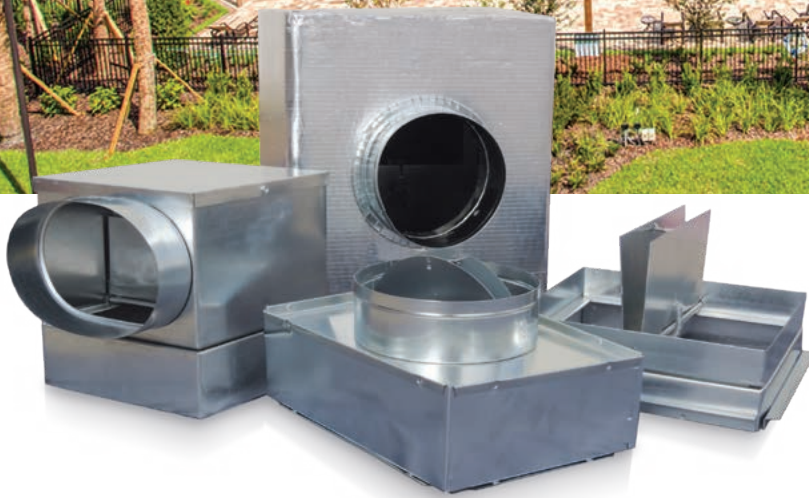

Pottorff supplied our 1 hour rated CFD-521-IP Ceiling Radiation Damper for this project. The CFD-521-IP features butterfly style blades and an R-6.5 insulated duct board outlet box.

CAVH HVAC

POTTORFF[®]

www.pottorff.com

POTTORFF SUPPLIED CEILING RADIATION DAMPERS FOR THIS COMPLEX

Our CFD-521 line of Ceiling Radiation Dampers employs butterfly style blades for point-of-origin control of radiant heat in HVAC systems. These dampers are installed horizontally in the ceiling membrane of combustible floor-ceiling or roof-ceiling assemblies with fire resistance rating up to and including 1 hour.