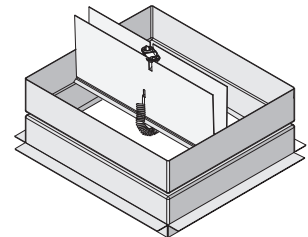

CFD-521-BT: 1 hour – Ceiling Radiation Damper – Butterfly Style Blade R-6.3 Insulated Outlet Box

CFD-521-IP: 1 hour – Ceiling Radiation Damper – Butterfly Style Blade R-6.5 Insulated Duct Board Outlet Box